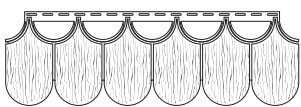

Royal Designer Half Round

Panel Size: 10" x 32"